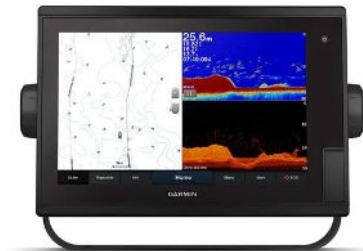

ECHOMAP™ UHD 75cv

ECHOMAP™ UHD 75sv

ECHOMAP™ UHD 95sv

**ECHOMAP™ Ultra 105sv with
GT56UHD-TM Transducer**