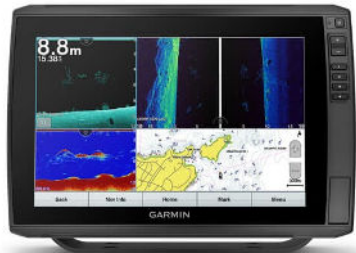

ECHOMAP™ UHD 75cv

ECHOMAP™ UHD 75sv

ECHOMAP™ UHD 95sv

**ECHOMAP™ Ultra 105sv with
GT56UHD-TM Transducer**