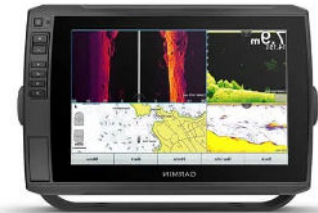

**ECHOMAP™ Ultra 105sv with
GT56UHD-TM Transducer**