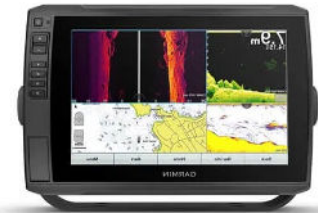

LiveScope™ Plus, LVS34 Transducer only (sonar not included)

Garmin code: 010-02706-10

In the box

- Panoptix LVS34 transducer
- Perspective mount
- Trolling motor barrel mount
- Shaft mount
- Documentation

Accessories

- Cables & Chargers
 - Garmin marine network cables (small connectors), 6ft (straight)
 - Garmin marine network cables (small connectors), 20ft (straight)
 - Garmin marine network cables (small connectors), 40ft (straight)
 - Garmin marine network cables (small connectors), 50ft (right angle)
 - Cable coupler (Garmin marine network cables small connector)
 - Garmin marine network adapter cable, small (male) to large
 - Panoptix LiveScope™ Transducer Extension Cable (21-pin)
- Connectors
 - Split connectors (18mm)
- Mounts
 - Perspective Mount (LiveScope™ Plus LVS34)
 - Trolling motor barrel mount (LiveScope™ Plus LVS34)
 - 8 degree pole mount (LiveScope™ Plus LVS34)
 - 0 degree pole mount (LiveScope™ Plus LVS34)
 - Transom mount (LiveScope™ Plus LVS34)

ECHOMAP™ UHD 75cv

ECHOMAP™ UHD 75sv

ECHOMAP™ UHD 95sv

**ECHOMAP™ Ultra 105sv with
GT56UHD-TM Transducer**

**ECHOMAP™ Ultra 125sv with
GT56UHD-TM Transducer**

GPSMAP® 1222xsv

GPSMAP® 1222xsv Plus

GPSMAP® 1222xsv Touch