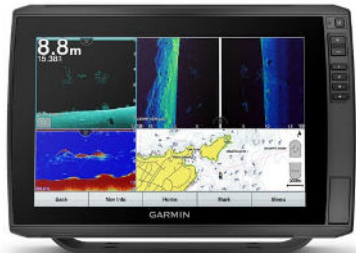

LiveScope™ Plus, LVS34 Transducer only (sonar not included)

Garmin code: 010-02706-10

In the box

- Panoptix LVS34 transducer
- Perspective mount
- Trolling motor barrel mount
- Shaft mount
- Documentation

Accessories

- Cables & Chargers
 - Garmin marine network cables (small connectors), 6ft (straight)
 - Garmin marine network cables (small connectors), 20ft (straight)
 - Garmin marine network cables (small connectors), 40ft (straight)
 - Garmin marine network cables (small connectors), 50ft (right angle)
 - Cable coupler (Garmin marine network cables small connector)
 - Garmin marine network adapter cable, small (male) to large
 - Panoptix LiveScope™ Transducer Extension Cable (21-pin)
- Connectors
 - Split connectors (18mm)
- Mounts
 - Perspective Mount (LiveScope™ Plus LVS34)
 - Trolling motor barrel mount (LiveScope™ Plus LVS34)
 - 8 degree pole mount (LiveScope™ Plus LVS34)
 - 0 degree pole mount (LiveScope™ Plus LVS34)
 - Transom mount (LiveScope™ Plus LVS34)

ECHOMAP™ UHD 75cv

ECHOMAP™ UHD 75sv

ECHOMAP™ UHD 95sv

**ECHOMAP™ Ultra 105sv with
GT56UHD-TM Transducer**

**ECHOMAP™ Ultra 125sv with
GT56UHD-TM Transducer**

GPSMAP® 1222xsv

GPSMAP® 1222xsv Plus

GPSMAP® 1222xsv Touch