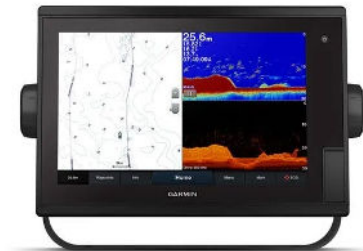

LiveScope™ Plus, LVS34 Transducer only (sonar not included)

Garmin code: 010-02706-10

In the box

- Panoptix LVS34 transducer
- Perspective mount
- Trolling motor barrel mount
- Shaft mount
- Documentation

Accessories

- Cables & Chargers
 - Garmin marine network cables (small connectors), 6ft (straight)
 - Garmin marine network cables (small connectors), 20ft (straight)
 - Garmin marine network cables (small connectors), 40ft (straight)
 - Garmin marine network cables (small connectors), 50ft (right angle)
 - Cable coupler (Garmin marine network cables small connector)
 - Garmin marine network adapter cable, small (male) to large
 - Panoptix LiveScope™ Transducer Extension Cable (21-pin)
- Connectors
 - Split connectors (18mm)
- Mounts
 - Perspective Mount (LiveScope™ Plus LVS34)
 - Trolling motor barrel mount (LiveScope™ Plus LVS34)
 - 8 degree pole mount (LiveScope™ Plus LVS34)
 - 0 degree pole mount (LiveScope™ Plus LVS34)
 - Transom mount (LiveScope™ Plus LVS34)

ECHOMAP™ UHD 75cv

ECHOMAP™ UHD 75sv

ECHOMAP™ UHD 95sv

**ECHOMAP™ Ultra 105sv with
GT56UHD-TM Transducer**

**ECHOMAP™ Ultra 125sv with
GT56UHD-TM Transducer**

GPSMAP® 1222xsv

GPSMAP® 1222xsv Plus

GPSMAP® 1222xsv Touch