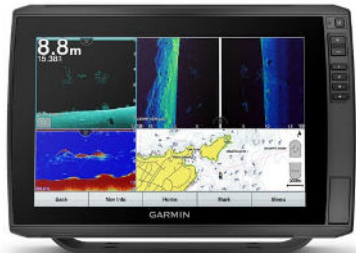

LiveScope™ XR System with GLS 10™ and LVS62 Transducer

Garmin code: 010-02719-00

In the box

- LiveScope GLS 10 sonar black box
- LiveScope XR LVS62 transducer
- Perspective mount (LiveScope XR LVS62 transducer only)
- Trolling Motor Barrel Mount
- Shaft mount
- Power cable
- 2 meter Garmin Marine Network cable (small connector)
- Network adapter cable
- Documentation

Accessories

- Cables & Chargers
 - Garmin marine network cables (small connectors), 6ft (straight)
 - Garmin marine network cables (small connectors), 20ft (straight)
 - Garmin marine network cables (small connectors), 40ft (straight)
 - Garmin marine network cables (small connectors), 50ft (right angle)
 - Cable coupler (Garmin marine network cables small connector)
 - Garmin marine network adapter cable, small (male) to large
 - Panoptix LiveScope™ Transducer Extension Cable (21-pin)
- Connectors
 - Split connectors (18mm)
 - Split connectors (11mm)
- Mounts
 - Perspective Mount
 - Trolling motor barrel mount
 - LiveScope™ XR Zero degree pole mount

ECHOMAP™ UHD 75cv

ECHOMAP™ UHD 75sv

ECHOMAP™ UHD 95sv

**ECHOMAP™ Ultra 105sv with
GT56UHD-TM Transducer**

**ECHOMAP™ Ultra 125sv with
GT56UHD-TM Transducer**

GPSMAP® 1222xsv

GPSMAP® 1222xsv Plus

GPSMAP® 1222xsv Touch