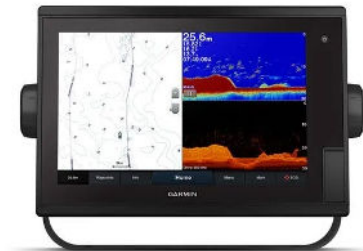

LiveScope™ XR System with GLS 10™ and LVS62 Transducer

Garmin code: 010-02719-00

In the box

- LiveScope GLS 10 sonar black box
- LiveScope XR LVS62 transducer
- Perspective mount (LiveScope XR LVS62 transducer only)
- Trolling Motor Barrel Mount
- Shaft mount
- Power cable
- 2 meter Garmin Marine Network cable (small connector)
- Network adapter cable
- Documentation

Accessories

- Cables & Chargers
 - Garmin marine network cables (small connectors), 6ft (straight)
 - Garmin marine network cables (small connectors), 20ft (straight)
 - Garmin marine network cables (small connectors), 40ft (straight)
 - Garmin marine network cables (small connectors), 50ft (right angle)
 - Cable coupler (Garmin marine network cables small connector)
 - Garmin marine network adapter cable, small (male) to large
 - Panoptix LiveScope™ Transducer Extension Cable (21-pin)
- Connectors
 - Split connectors (18mm)
 - Split connectors (11mm)
- Mounts
 - Perspective Mount
 - Trolling motor barrel mount
 - LiveScope™ XR Zero degree pole mount

ECHOMAP™ UHD 75cv

ECHOMAP™ UHD 75sv

ECHOMAP™ UHD 95sv

**ECHOMAP™ Ultra 105sv with
GT56UHD-TM Transducer**

**ECHOMAP™ Ultra 125sv with
GT56UHD-TM Transducer**

GPSMAP® 1222xsv

GPSMAP® 1222xsv Plus

GPSMAP® 1222xsv Touch