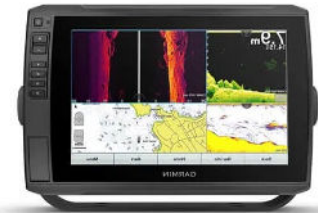

LiveScope™ XR System with GLS 10™ and LVS62 Transducer

Garmin code: 010-02719-00

In the box

- LiveScope GLS 10 sonar black box
- LiveScope XR LVS62 transducer
- Perspective mount (LiveScope XR LVS62 transducer only)
- Trolling Motor Barrel Mount
- Shaft mount
- Power cable
- 2 meter Garmin Marine Network cable (small connector)
- Network adapter cable
- Documentation

Accessories

- Cables & Chargers
 - Garmin marine network cables (small connectors), 6ft (straight)
 - Garmin marine network cables (small connectors), 20ft (straight)
 - Garmin marine network cables (small connectors), 40ft (straight)
 - Garmin marine network cables (small connectors), 50ft (right angle)
 - Cable coupler (Garmin marine network cables small connector)
 - Garmin marine network adapter cable, small (male) to large
 - Panoptix LiveScope™ Transducer Extension Cable (21-pin)
- Connectors
 - Split connectors (18mm)
 - Split connectors (11mm)
- Mounts
 - Perspective Mount
 - Trolling motor barrel mount
 - LiveScope™ XR Zero degree pole mount

ECHOMAP™ UHD 75cv

ECHOMAP™ UHD 75sv

ECHOMAP™ UHD 95sv

**ECHOMAP™ Ultra 105sv with
GT56UHD-TM Transducer**

**ECHOMAP™ Ultra 125sv with
GT56UHD-TM Transducer**

GPSMAP® 1222xsv

GPSMAP® 1222xsv Plus

GPSMAP® 1222xsv Touch