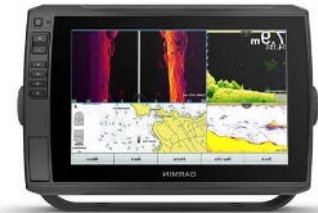

LiveScope™ XR LVS62 Transducer Only

Garmin code: 010-02719-10

In the box

- LiveScope™ XR LVS62
- Perspective mount (LiveScope XR LVS62 transducer only)
- Trolling Motor Barrel Mount
- Shaft mount
- Power cable
- Documentation

Accessories

- Cables & Chargers
 - Garmin marine network cables (small connectors), 6ft (straight)
 - Garmin marine network cables (small connectors), 20ft (straight)
 - Garmin marine network cables (small connectors), 40ft (straight)
 - Garmin marine network cables (small connectors), 50ft (right angle)
 - Cable coupler (Garmin marine network cables small connector)
 - Garmin marine network adapter cable, small (male) to large
 - Panoptix LiveScope™ Transducer Extension Cable (21-pin)
- Connectors
 - Split connectors (18mm)
- Mounts
 - Perspective Mount
 - Trolling motor barrel mount
 - LiveScope™ XR Zero Degree Pole Mount

ECHOMAP™ UHD 75cv

ECHOMAP™ UHD 75sv

ECHOMAP™ UHD 95sv

**ECHOMAP™ Ultra 105sv with
GT56UHD-TM Transducer**

**ECHOMAP™ Ultra 125sv with
GT56UHD-TM Transducer**

GPSMAP® 1222xsv

GPSMAP® 1222xsv Plus

GPSMAP® 1222xsv Touch