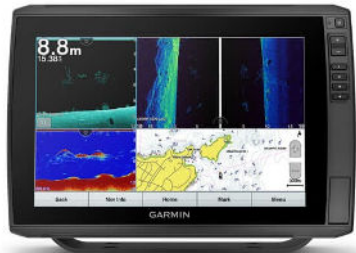

LiveScope™ XR LVS62 Transducer Only

Garmin code: 010-02719-10

In the box

- LiveScope™ XR LVS62
- Perspective mount (LiveScope XR LVS62 transducer only)
- Trolling Motor Barrel Mount
- Shaft mount
- Power cable
- Documentation

Accessories

- Cables & Chargers
 - Garmin marine network cables (small connectors), 6ft (straight)
 - Garmin marine network cables (small connectors), 20ft (straight)
 - Garmin marine network cables (small connectors), 40ft (straight)
 - Garmin marine network cables (small connectors), 50ft (right angle)
 - Cable coupler (Garmin marine network cables small connector)
 - Garmin marine network adapter cable, small (male) to large
 - Panoptix LiveScope™ Transducer Extension Cable (21-pin)
- Connectors
 - Split connectors (18mm)
- Mounts
 - Perspective Mount
 - Trolling motor barrel mount
 - LiveScope™ XR Zero Degree Pole Mount

ECHOMAP™ UHD 75cv

ECHOMAP™ UHD 75sv

ECHOMAP™ UHD 95sv

**ECHOMAP™ Ultra 105sv with
GT56UHD-TM Transducer**

**ECHOMAP™ Ultra 125sv with
GT56UHD-TM Transducer**

GPSMAP® 1222xsv

GPSMAP® 1222xsv Plus

GPSMAP® 1222xsv Touch