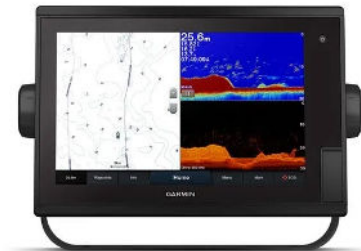

LiveScope™ XR LVS62 Transducer Only

Garmin code: 010-02719-10

In the box

- LiveScope™ XR LVS62
- Perspective mount (LiveScope XR LVS62 transducer only)
- Trolling Motor Barrel Mount
- Shaft mount
- Power cable
- Documentation

Accessories

- Cables & Chargers
 - Garmin marine network cables (small connectors), 6ft (straight)
 - Garmin marine network cables (small connectors), 20ft (straight)
 - Garmin marine network cables (small connectors), 40ft (straight)
 - Garmin marine network cables (small connectors), 50ft (right angle)
 - Cable coupler (Garmin marine network cables small connector)
 - Garmin marine network adapter cable, small (male) to large
 - Panoptix LiveScope™ Transducer Extension Cable (21-pin)
- Connectors
 - Split connectors (18mm)
- Mounts
 - Perspective Mount
 - Trolling motor barrel mount
 - LiveScope™ XR Zero Degree Pole Mount

ECHOMAP™ UHD 75cv

ECHOMAP™ UHD 75sv

ECHOMAP™ UHD 95sv

**ECHOMAP™ Ultra 105sv with
GT56UHD-TM Transducer**

**ECHOMAP™ Ultra 125sv with
GT56UHD-TM Transducer**

GPSMAP® 1222xsv

GPSMAP® 1222xsv Plus

GPSMAP® 1222xsv Touch