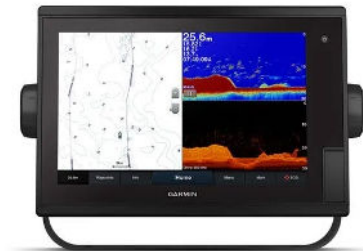

#### In the box

- LiveScope GLS 10 sonar black box
- Panoptix LVS32 transducer
- Trolling motor barrel mount
- Trolling motor shaft mount
- Transom mount
- Power cable
- 2 meter Garmin marine network cable, small connector
- Network adapter cable
- Mounting hardware
- Documentation

**ECHOMAP™ UHD 75cv**

**ECHOMAP™ UHD 75sv**

**ECHOMAP™ UHD 95sv**

**ECHOMAP™ Ultra 105sv with  
GT56UHD-TM Transducer**

**ECHOMAP™ Ultra 125sv with  
GT56UHD-TM Transducer**

**GPSMAP® 1222xsv**

**GPSMAP® 1222xsv Plus**