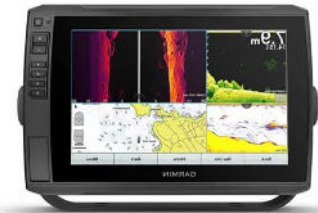

#### In the box

- LiveScope GLS 10 sonar black box
- Panoptix LVS32 transducer
- Trolling motor barrel mount
- Trolling motor shaft mount
- Transom mount
- Power cable
- 2 meter Garmin marine network cable, small connector
- Network adapter cable
- Mounting hardware
- Documentation

#### Accessories

- Cables & Chargers
  - Garmin marine network cables (small connectors), 6ft (straight)
  - Garmin marine network cables (small connectors), 20ft (straight)
  - Garmin marine network cables (small connectors), 40ft (straight)
  - Cable coupler (Garmin marine network cables small connector)
  - Garmin marine network adapter cable, small (male) to large
  - Panoptix LiveScope™ Transducer Extension Cable (21-pin)
- Accessory Kits
  - Panoptix LiveScope™ Boat Kit
- Connectors
  - Split connectors (18mm)
- Mounts
  - Perspective mode mount
  - Transducer spray shield
- Transducer Accessories
  - Panoptix LiveScope™ LVS32 transducer
  - Trolling motor barrel mount
  - Trolling motor shaft mount (Panoptix™ LVS32)
  - Transom mount (Panoptix™ LVS32)

**ECHOMAP™ UHD 75cv**

**ECHOMAP™ UHD 75sv**

**ECHOMAP™ UHD 95sv**

**ECHOMAP™ Ultra 105sv with  
GT56UHD-TM Transducer**

**ECHOMAP™ Ultra 125sv with  
GT56UHD-TM Transducer**

**GPSMAP® 1222xsv**

**GPSMAP® 1222xsv Plus**