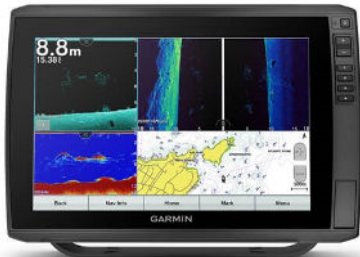

Garmin AIS™ 800 Blackbox Transceiver

Garmin code: 010-02087-00

In the box

- AIS 800
- NMEA 2000® T-connector
- NMEA 2000 drop cable (2 meters)
- VHF antenna extension (1.2 meters)
- USB adapter cable
- Power cable
- Mounting hardware
- Documentation

ECHOMAP™ UHD 75cv

ECHOMAP™ UHD 75sv

ECHOMAP™ UHD 95sv

**ECHOMAP™ Ultra 105sv with
GT56UHD-TM Transducer**

**ECHOMAP™ Ultra 125sv with
GT56UHD-TM Transducer**

GPSMAP® 1222xsv

GPSMAP® 1222xsv Plus

GPSMAP® 1222xsv Touch