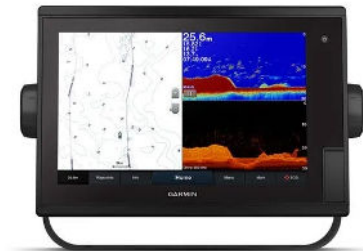

Panoptix LiveScope™ Plus System with GLS10™ and LVS34 Transducer

Garmin code: 010-02706-00

In the box

- LiveScope GLS 10 sonar black box
- Panoptix LVS34 transducer
- Perspective mount
- Trolling motor barrel mount
- Shaft mount
- Power cable
- 2 meter Garmin marine network cable, small connector
- Network adapter cable
- Documentation

Accessories

- Cables & Chargers
 - Garmin marine network cables (small connectors), 6ft (straight)
 - Garmin marine network cables (small connectors), 20ft (straight)
 - Garmin marine network cables (small connectors), 40ft (straight)
 - Garmin marine network cables (small connectors), 50ft (right angle)
 - Cable coupler (Garmin marine network cables small connector)
 - Garmin marine network adapter cable, small (male) to large
 - Panoptix LiveScope™ Transducer Extension Cable (21-pin)
- Connectors
 - Split connectors (18mm)
- Mounts
 - Perspective Mount (LiveScope™ Plus LVS34)
 - Trolling motor barrel mount (LiveScope™ Plus LVS34)
 - 8 degree pole mount (LiveScope™ Plus LVS34)
 - 0 degree pole mount (LiveScope™ Plus LVS34)
 - Transom mount (LiveScope™ Plus LVS34)

ECHOMAP™ UHD 75cv

ECHOMAP™ UHD 75sv

ECHOMAP™ UHD 95sv

**ECHOMAP™ Ultra 105sv with
GT56UHD-TM Transducer**

**ECHOMAP™ Ultra 125sv with
GT56UHD-TM Transducer**

GPSMAP® 1222xsv

GPSMAP® 1222xsv Plus

GPSMAP® 1222xsv Touch