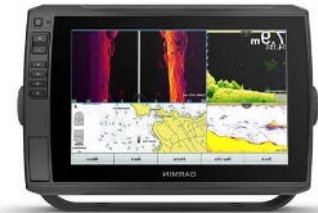

Panoptix LiveScope™ Plus System with GLS10™ and LVS34 Transducer

Garmin code: 010-02706-00

In the box

- LiveScope GLS 10 sonar black box
- Panoptix LVS34 transducer
- Perspective mount
- Trolling motor barrel mount
- Shaft mount
- Power cable
- 2 meter Garmin marine network cable, small connector
- Network adapter cable
- Documentation

Accessories

- Cables & Chargers
 - Garmin marine network cables (small connectors), 6ft (straight)
 - Garmin marine network cables (small connectors), 20ft (straight)
 - Garmin marine network cables (small connectors), 40ft (straight)
 - Garmin marine network cables (small connectors), 50ft (right angle)
 - Cable coupler (Garmin marine network cables small connector)
 - Garmin marine network adapter cable, small (male) to large
 - Panoptix LiveScope™ Transducer Extension Cable (21-pin)
- Connectors
 - Split connectors (18mm)
- Mounts
 - Perspective Mount (LiveScope™ Plus LVS34)
 - Trolling motor barrel mount (LiveScope™ Plus LVS34)
 - 8 degree pole mount (LiveScope™ Plus LVS34)
 - 0 degree pole mount (LiveScope™ Plus LVS34)
 - Transom mount (LiveScope™ Plus LVS34)

ECHOMAP™ UHD 75cv

ECHOMAP™ UHD 75sv

ECHOMAP™ UHD 95sv

**ECHOMAP™ Ultra 105sv with
GT56UHD-TM Transducer**

**ECHOMAP™ Ultra 125sv with
GT56UHD-TM Transducer**

GPSMAP® 1222xsv

GPSMAP® 1222xsv Plus

GPSMAP® 1222xsv Touch