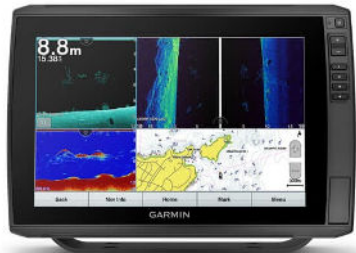

Panoptix LiveScope™ Plus System with GLS10™ and LVS34 Transducer

Garmin code: 010-02706-00

In the box

- LiveScope GLS 10 sonar black box
- Panoptix LVS34 transducer
- Perspective mount
- Trolling motor barrel mount
- Shaft mount
- Power cable
- 2 meter Garmin marine network cable, small connector
- Network adapter cable
- Documentation

Accessories

- Cables & Chargers
 - Garmin marine network cables (small connectors), 6ft (straight)
 - Garmin marine network cables (small connectors), 20ft (straight)
 - Garmin marine network cables (small connectors), 40ft (straight)
 - Garmin marine network cables (small connectors), 50ft (right angle)
 - Cable coupler (Garmin marine network cables small connector)
 - Garmin marine network adapter cable, small (male) to large
 - Panoptix LiveScope™ Transducer Extension Cable (21-pin)
- Connectors
 - Split connectors (18mm)
- Mounts
 - Perspective Mount (LiveScope™ Plus LVS34)
 - Trolling motor barrel mount (LiveScope™ Plus LVS34)
 - 8 degree pole mount (LiveScope™ Plus LVS34)
 - 0 degree pole mount (LiveScope™ Plus LVS34)
 - Transom mount (LiveScope™ Plus LVS34)

ECHOMAP™ UHD 75cv

ECHOMAP™ UHD 75sv

ECHOMAP™ UHD 95sv

**ECHOMAP™ Ultra 105sv with
GT56UHD-TM Transducer**

**ECHOMAP™ Ultra 125sv with
GT56UHD-TM Transducer**

GPSMAP® 1222xsv

GPSMAP® 1222xsv Plus

GPSMAP® 1222xsv Touch