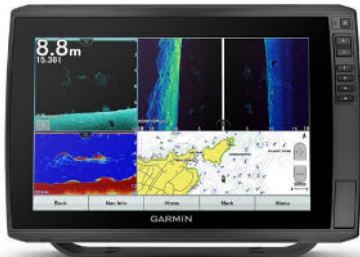

RADIOS

VHF 315i Marine Radio Garmin code: 010-02047-01

In the box

- VHF 315i marine radio
- GHS 11
- Cradle (for GHS 11)
- Active speaker
- Power cable
- Deck cable (10 meters)
- Microphone hanger
- Mounting hardware
- Documentation

ECHOMAP™ UHD 75cv

ECHOMAP™ UHD 75sv

ECHOMAP™ UHD 95sv

**ECHOMAP™ Ultra 105sv with
GT56UHD-TM Transducer**

**ECHOMAP™ Ultra 125sv with
GT56UHD-TM Transducer**

GPSMAP® 1222xsv

GPSMAP® 1222xsv Plus

GPSMAP® 1222xsv Touch