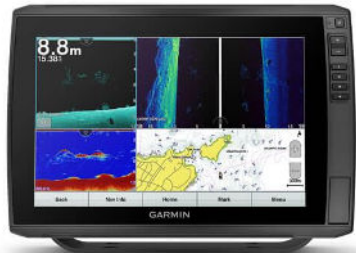

ECHOMAP™ UHD 75cv

ECHOMAP™ UHD 75sv

ECHOMAP™ UHD 95sv

**ECHOMAP™ Ultra 105sv with
GT56UHD-TM Transducer**