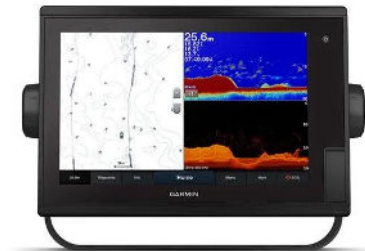

ECHOMAP™ UHD 75cv

ECHOMAP™ UHD 75sv

ECHOMAP™ UHD 95sv

**ECHOMAP™ Ultra 105sv with
GT56UHD-TM Transducer**