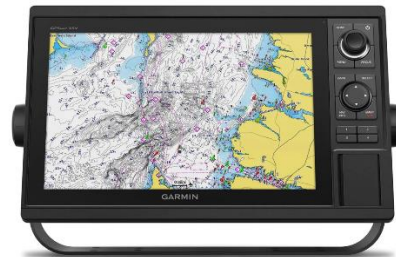

ECHOMAP™ UHD 75cv

ECHOMAP™ UHD 75sv

ECHOMAP™ UHD 95sv

**ECHOMAP™ Ultra 105sv with
GT56UHD-TM Transducer**